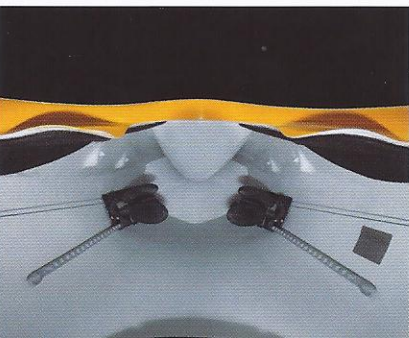

Skeg control

Several skeg control systems available!

Hatch covers

Several water tight hatch covers available! We use only one of the best hatch covers on the market!

Compass

Custom option. Several compass options available!

Reinforced keel strip

Custom option, consists of 25 mm wide yellow or black aramide tape on the hull of the kayak.

Lock system

Several of our kayaks are supplied with the system to safely lock Your kayak.

Backrest

Backrest gives good support during paddling. Several backrest versions available!

Thigh pads

Most popular custom option.

Retractable skeg

We use only one of the best retractable skegs on the market.