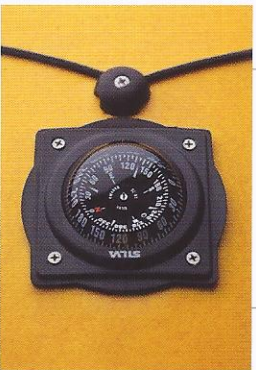

Compass

Custom option. Several compass options available!